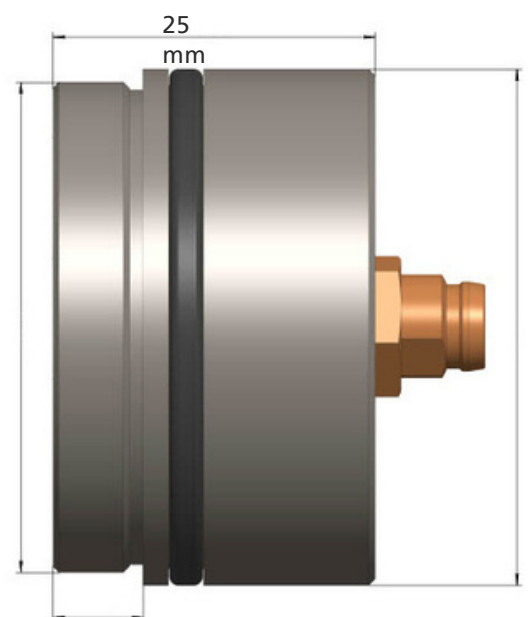

SPECIFICATIONS

IN-LINE CONCENTRATION SENSOR #15555

Measuring scales	Freely programmable, user exchangeable scales
Measurement principle	Total internal reflection refractometer, 589 nm
Temperature measurement accuracy	+/-0.5 °C
Operating temperature	0 °C to +50 °C
Process pressure	max. 4 bar
Interfaces	RS485 Modbus
Power supply	12-28 VDC
Current consumption	max. 30 mA (at 24 V)
IP class	IP67
Process pressure (max.)	100 kPa (14,5 psi, 1 bar), max. 4 bar
Wetted materials	Sapphire, 1.4404 stainless steel, epoxy sealant
Housing material	1.4404 stainless steel
Weight	220 g
Dimensions	Diameter 40 mm, length 30 mm (54 mm including cable)
Available process connections	• M38x1 thread, length 7 mm, radially sealing O-Ring 36x2mm • Tuchenhagen VARIVENT® (separate adapter necessary) • ½" NPT Tee-piece adapter for fittings and tubing e.g. Swagelok (separate adapter necessary)

Further applications

- Cleaning agents, e.g.: Dirl-LUM603, Promoclean™, SupraWT, deconex®, windshield wiper fluid
- Freezing point depression agents, e.g.: Glysantine, G12, G12+, G13
- Brake fluid, DOT3, DOT4, DOT5
- Hydraulic oil monitoring
- AdBlue
- and many more

Accessories

- #17705 VARIVENT® adapter
- #80067 Demonstration setup
- #17618 RS485-USB adapter cable
- #18699 Tee-piece connector with port for cleaning nozzle