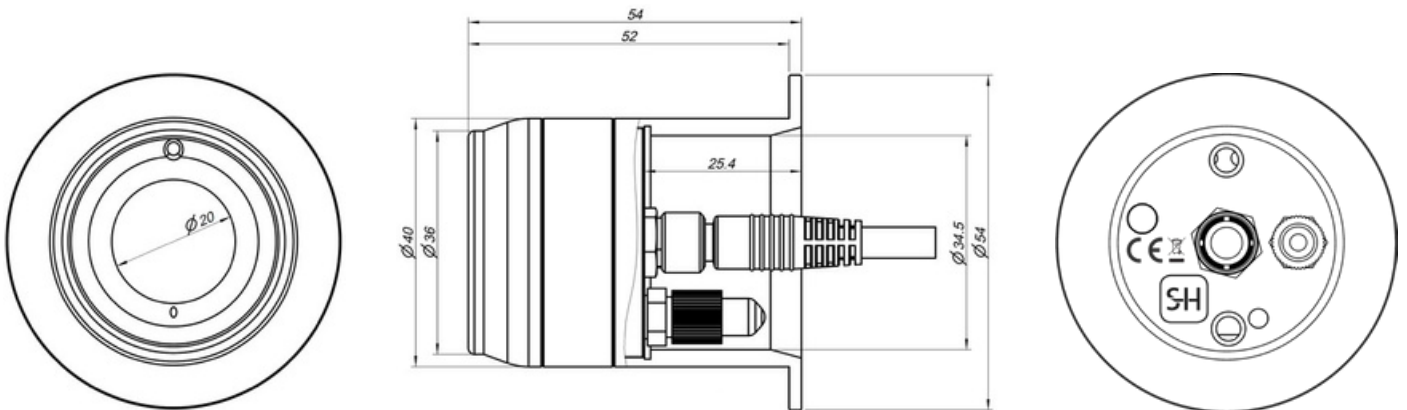

Inline Ethylene Glycol Concentration Sensor

Our small and easy to install concentration sensor for measuring antifreeze concentration, namely ethylene glycol